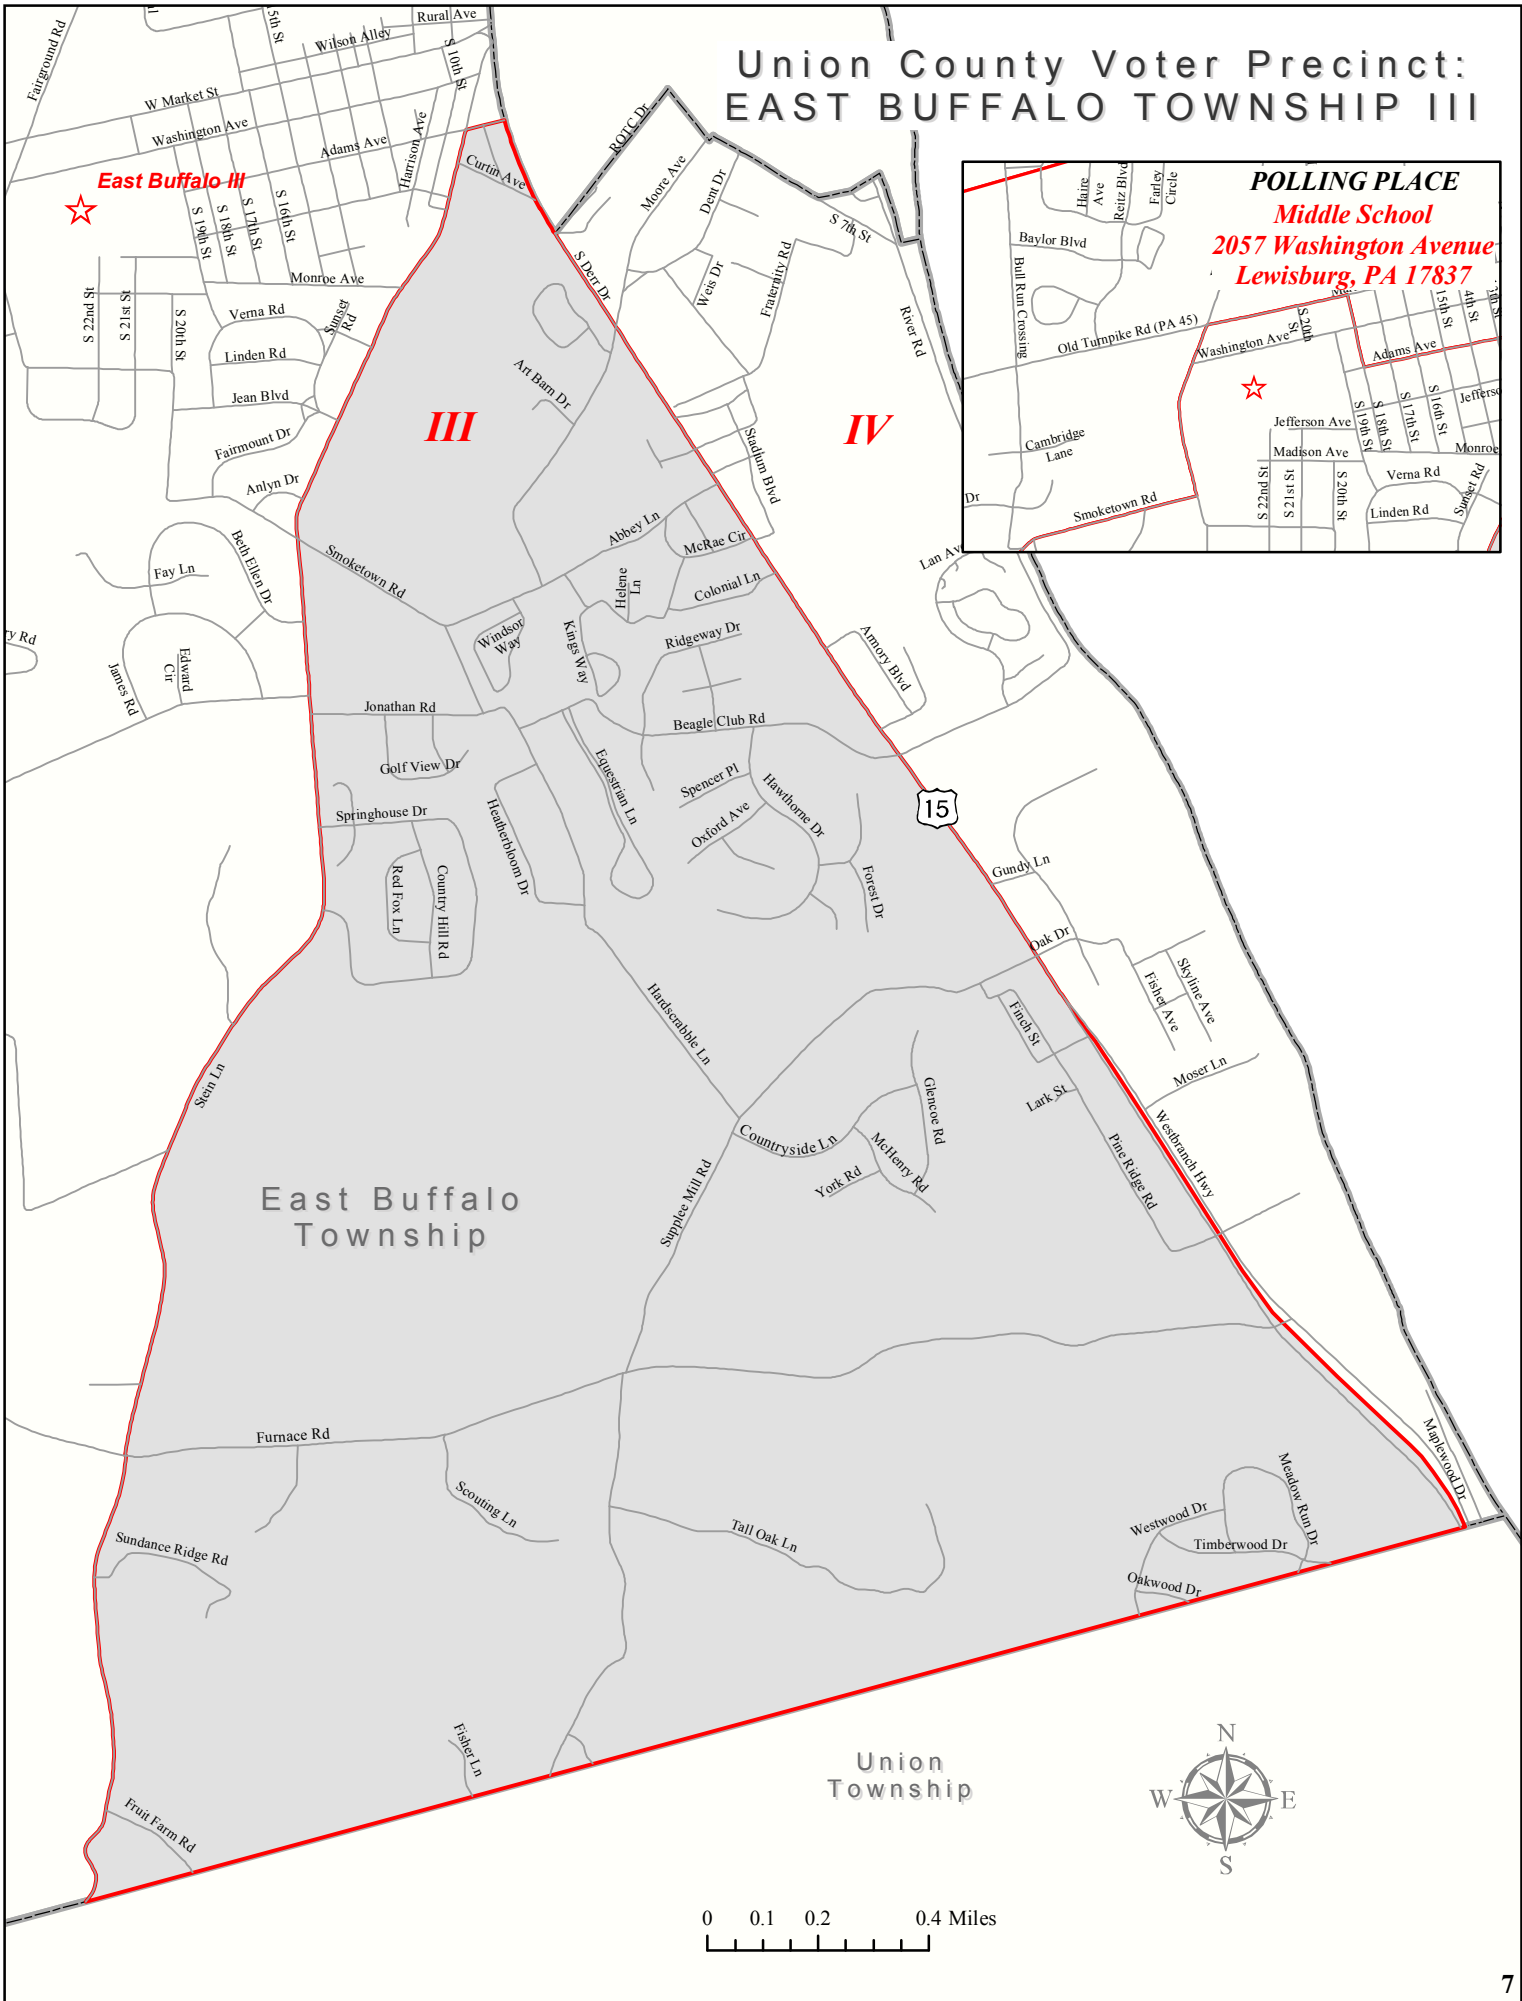

# Union County Voter Precinct: EAST BUFFALO TOWNSHIP III

**POLLING PLACE**  
**Middle School**  
**2057 Washington Avenue**  
**Lewisburg, PA 17837**